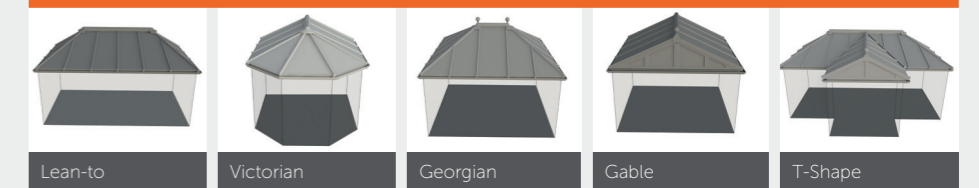

Available in any shape / any size - examples below

Gutter cover

Internal pelmet

Roof vent

Design your perfect conservatory

Wendland has been a leader in the conservatory industry since 1995 and the Wendland glass roofing system is known for its quality and strength.

A conservatory can maximise the daylight in your home and create a stunning space to enjoy. Your conservatory will bring outdoor living into the heart of your home as you watch the seasons change in comfort. With Wendland, any size, shape or style is possible.

Customers choose a glass roof as it lets in all the light you need to bring the outside in. Performance glass panels reflect the unwanted heat and glare from the sun in Summer and help retain warmth during the Winter months. Modern glazing improves thermal efficiency, reducing heating costs and ensuring you can enjoy your space all year round.